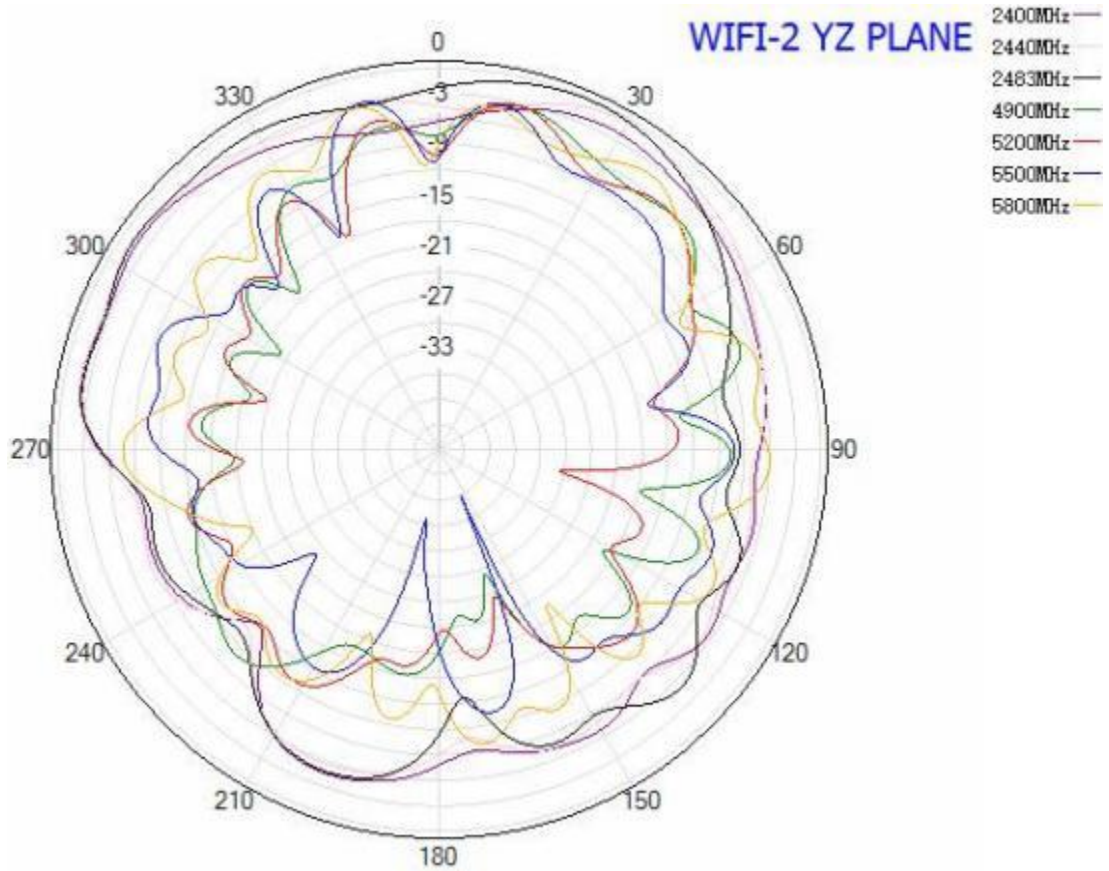

Add: Room 816-818, Block B,BLDG 18, University Science Park(East), Zhengzhou City,P.R.Henan,China. **Zip**

Code: 450051

Tel: 86-371-60911368 **Email:** info@global-antenna.com **Web:** <https://www.global-antenna.com>