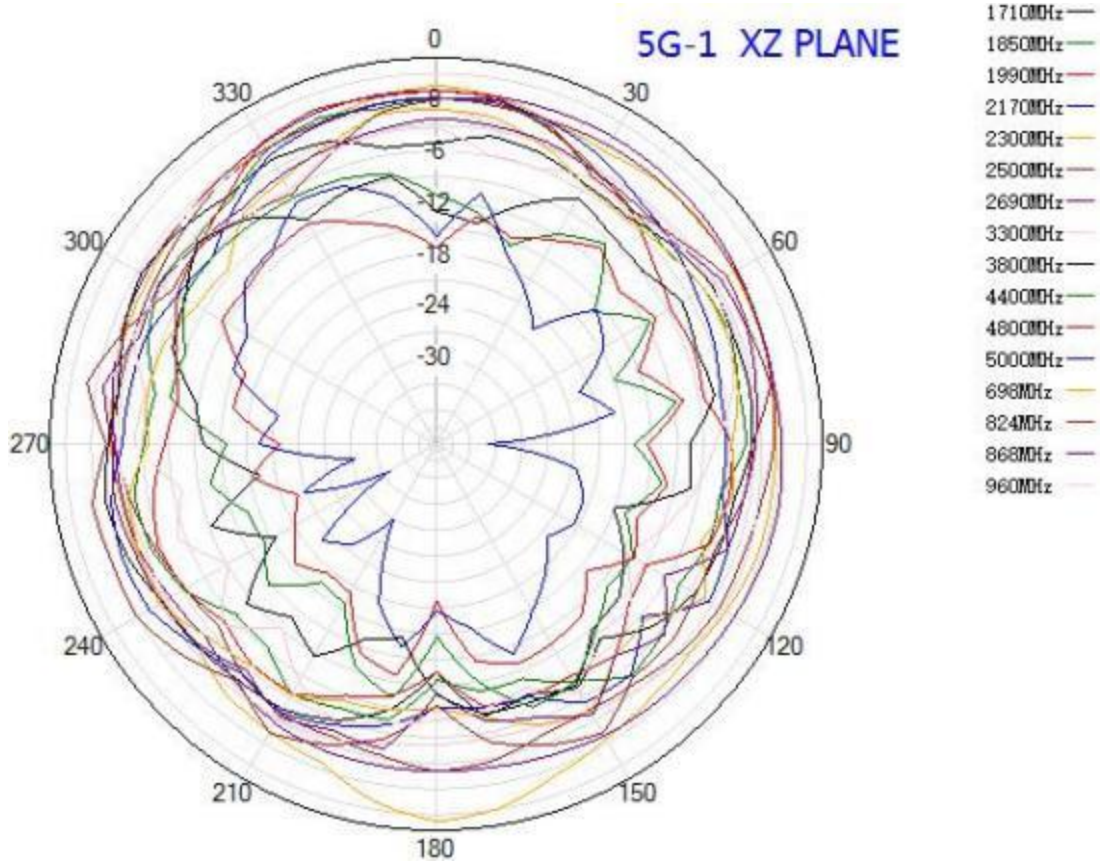

NR Antenna

Add: Room 816-818, Block B,BLDG 18, University Science Park(East), Zhengzhou City,P.R.Henan,China. **Zip**

Code: 450051

Tel: 86-371-60911368 **Email:** info@global-antenna.com **Web:** <https://www.global-antenna.com>