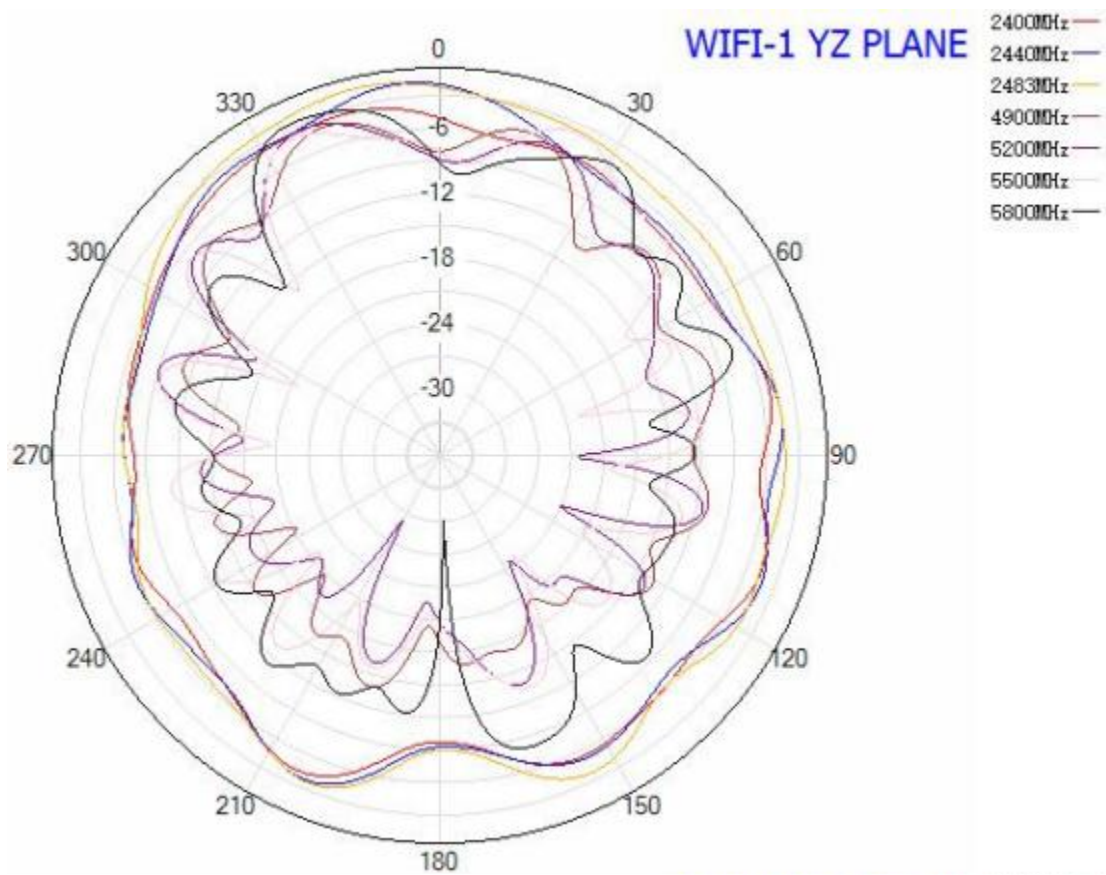

Add: Room 816-818, Block B,BLDG 18, University Science Park(East), Zhengzhou City,P.R.Henan,China. **Zip**

Code: 450051

Tel: 86-371-60911368 **Email:** info@global-antenna.com **Web:** <https://www.global-antenna.com>