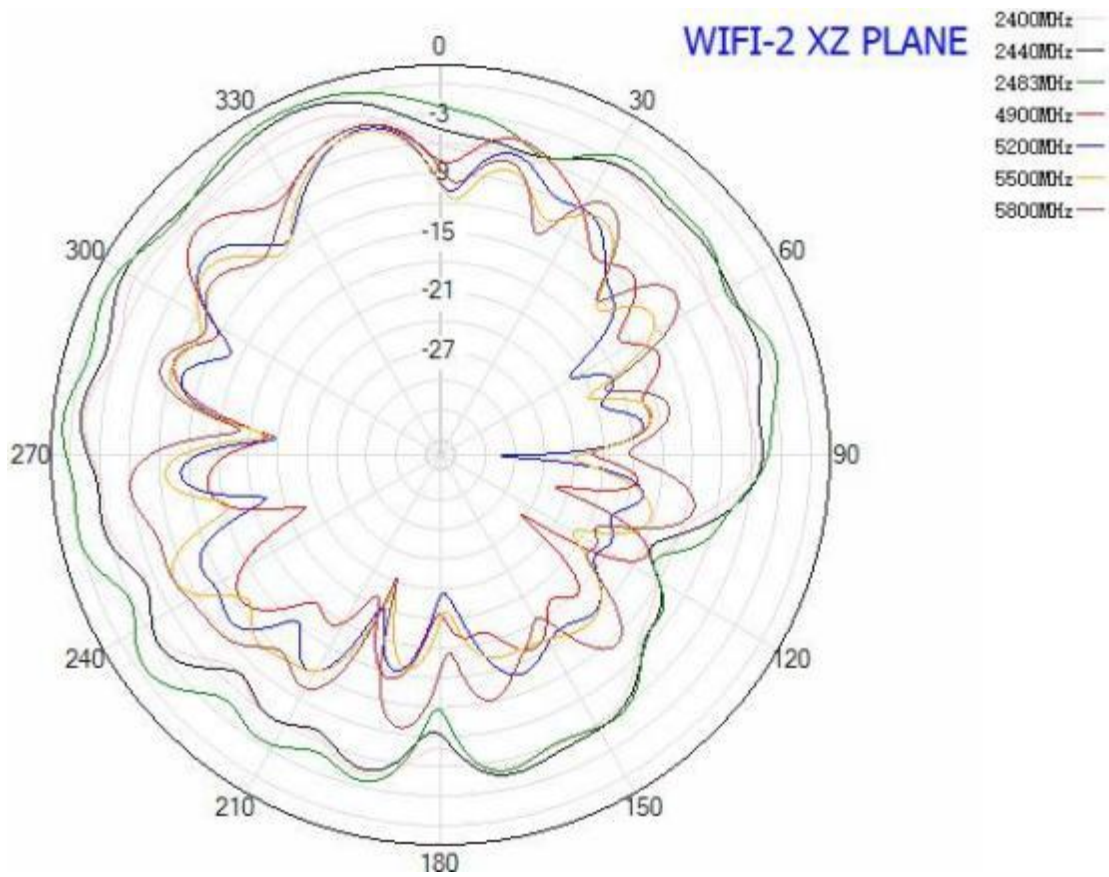

Add: Room 816-818, Block B,BLDG 18, University Science Park(East), Zhengzhou City,P.R.Henan,China. **Zip**

Code: 450051

Tel: 86-371-60911368 **Email:** info@global-antenna.com **Web:** <https://www.global-antenna.com>