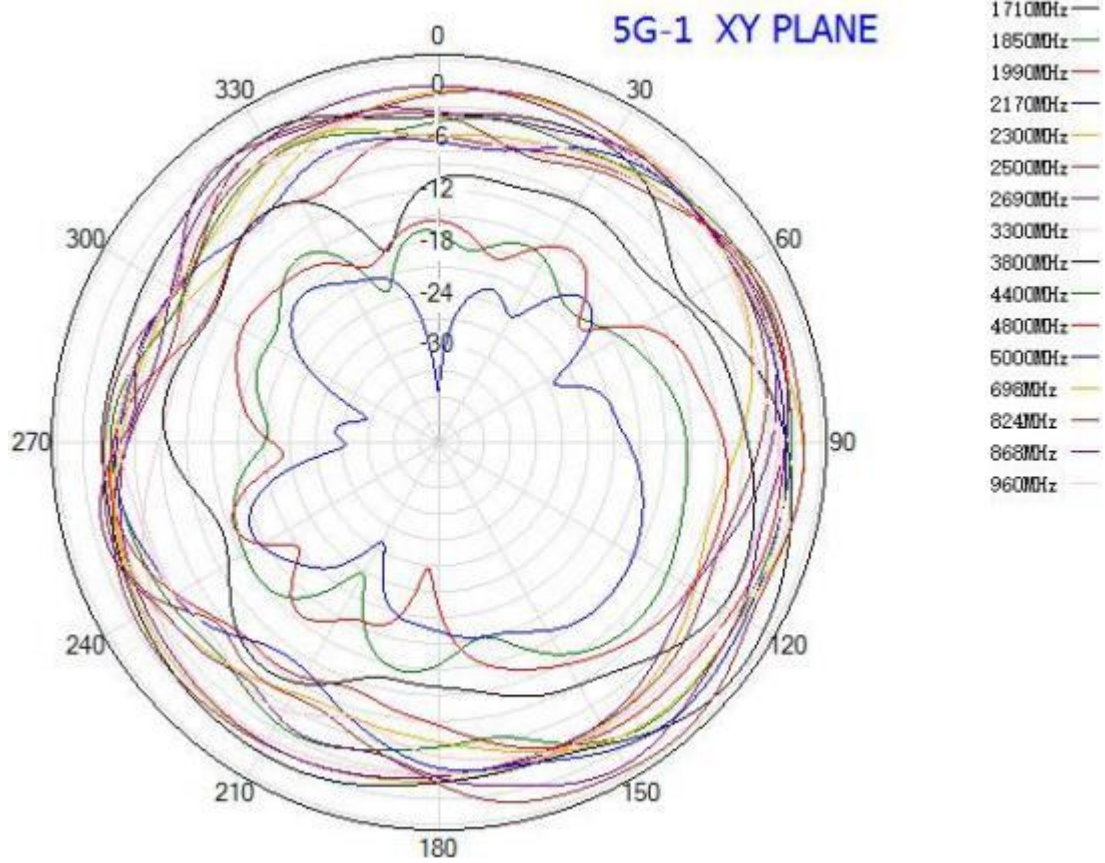

NR Antenna

Add: Room 816-818, Block B,BLDG 18, University Science Park(East), Zhengzhou City,P.R.Henan,China. **Zip**

Code: 450051

Tel: 86-371-60911368 **Email:** info@global-antenna.com **Web:** <https://www.global-antenna.com>