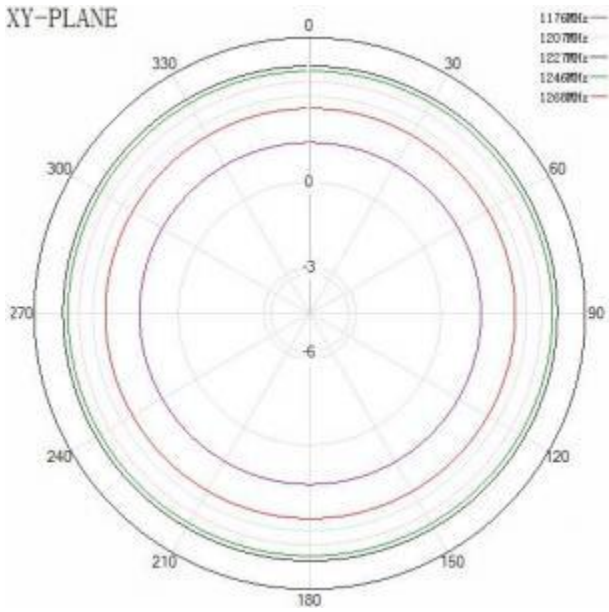

GNSS+NR MIMO×4+WIFI MIMO Antenna

GL605NR4WM

GLOBAL EAST ASIA(HongKong) TECHNOLOGY CO.,LTD

Item	Specifications	
GNSS Antenna	Frequency	GPS L1/L2/L5 GLONASS G1/G2/G3 COMPASS B1/B2/B3 Galileo E1/L1/E2/E5a/E5b/E6
	Polarization	RHCP
	LNA Gain	40±2dB
	Noise Figure	≤2.0dB
	Supply Voltage	3~12V DC
	Current Consumption	≤60mA
	V.S.W.R	<2.0
	Impedance	50Ω
5G NR Antenna MIMO*4	Frequency Range	698~960MHz/1710~2690MHz/2900~3800MHz
	V.S.W.R	<3.0
	Polarization	Linear
	Gain	4dBi (Typ.)
	Impedance	50Ω
WIFI Antenna MIMO*2	Frequency Range	2400~2483.5MHz/4900~5925MHz
	V.S.W.R	<2.5
	Polarization	Linear
	Gain	4dBi (Typ.)
	Impedance	50Ω
Mechanical	Cable	LMR100*7
	Connector	SMA or others
	Material	PC/ABS
	Mounting Method	Screw
Environmental	Operating Temperature	-40℃~+85℃
	Relative Humidity	Up to 95%
	Ingress Protection	IP67 (exclude cable outlet)

	Vibration	10 to 55Hz with 1.5mm amplitude 2hours
	Environmentally Friendly	ROHS Compliant

Radiation Pattern

GNSS Antenna

XY-PLANE

XZ-PLANE

YZ-PLANE

XY-PLANE

XZ-PLANE