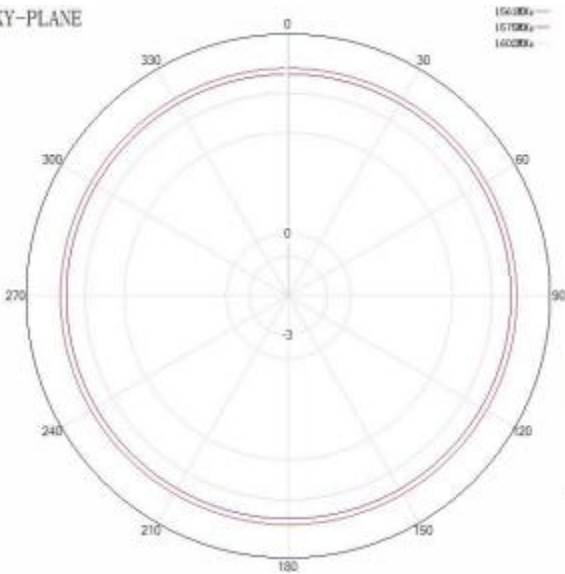

GNSS+NR MIMO×4+WIFI MIMO Antenna

GL605NR4WM

GLOBAL EAST ASIA(HongKong) TECHNOLOGY CO.,LTD

Item	Specifications	
GNSS Antenna	Frequency	GPS L1/L2/L5 GLONASS G1/G2/G3 COMPASS B1/B2/B3 Galileo E1/L1/E2/E5a/E5b/E6
	Polarization	RHCP
	LNA Gain	40±2dB
	Noise Figure	≤2.0dB
	Supply Voltage	3~12V DC
	Current Consumption	≤60mA
	V.S.W.R	<2.0
	Impedance	50Ω
5G NR Antenna MIMO*4	Frequency Range	698~960MHz/1710~2690MHz/2900~3800MHz
	V.S.W.R	<3.0
	Polarization	Linear
	Gain	4dBi (Typ.)
	Impedance	50Ω
WIFI Antenna MIMO*2	Frequency Range	2400~2483.5MHz/4900~5925MHz
	V.S.W.R	<2.5
	Polarization	Linear
	Gain	4dBi (Typ.)
	Impedance	50Ω
Mechanical	Cable	LMR100*7
	Connector	SMA or others
	Material	PC/ABS
	Mounting Method	Screw
Environmental	Operating Temperature	-40℃~+85℃
	Relative Humidity	Up to 95%
	Ingress Protection	IP67 (exclude cable outlet)

	Vibration	10 to 55Hz with 1.5mm amplitude 2hours
	Environmentally Friendly	ROHS Compliant

Radiation Pattern

GNSS Antenna

XY-PLANE

XZ-PLANE

YZ-PLANE

XY-PLANE

XZ-PLANE