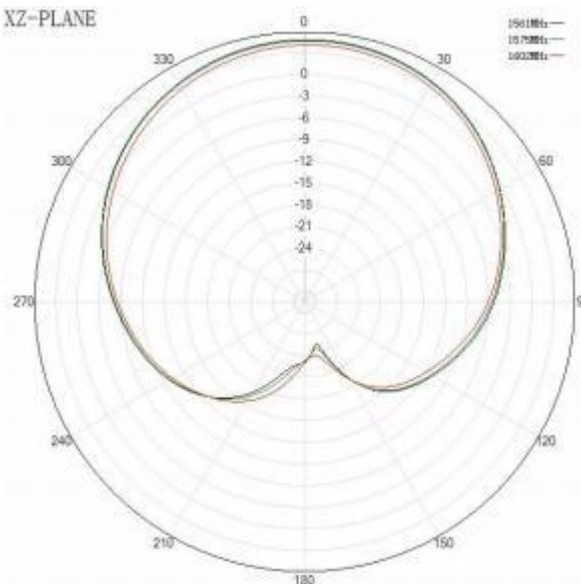

	Vibration	10 to 55Hz with 1.5mm amplitude 2hours
	Environmentally Friendly	ROHS Compliant

Radiation Pattern

GNSS Antenna

XY-PLANE

XZ-PLANE

YZ-PLANE

XY-PLANE

XZ-PLANE