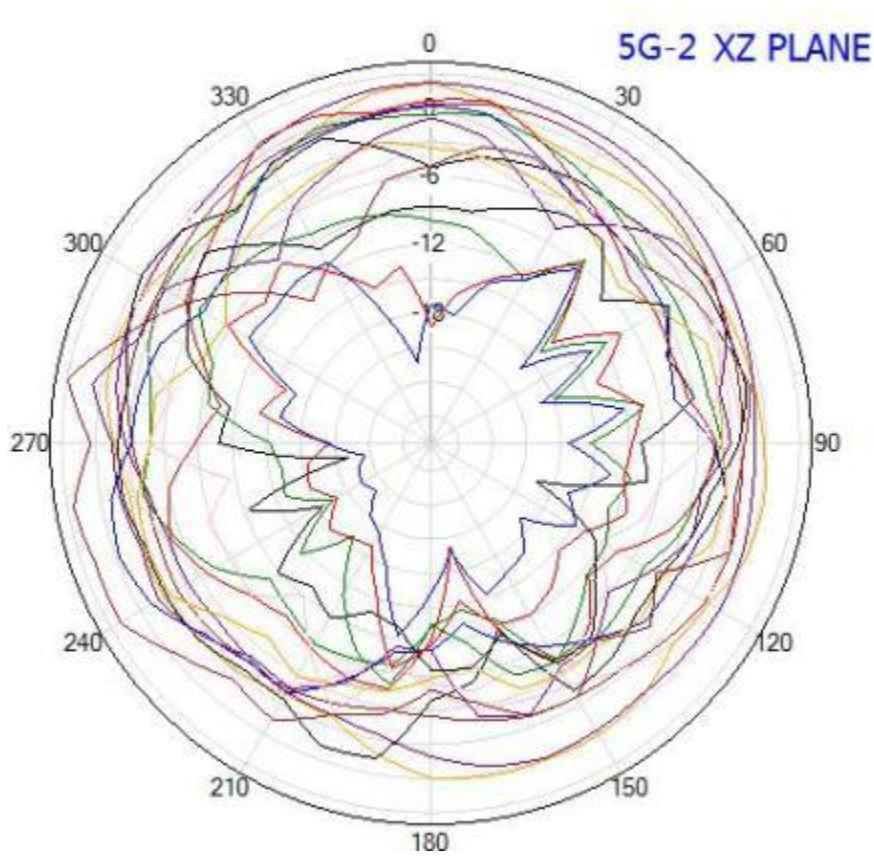

- 1710MHz —
- 1850MHz —
- 1990MHz —
- 2170MHz —
- 2300MHz —
- 2500MHz —
- 2690MHz —
- 3300MHz —
- 3800MHz —
- 4400MHz —
- 4800MHz —
- 5000MHz —
- 6960MHz —
- 824MHz —
- 868MHz —
- 960MHz —