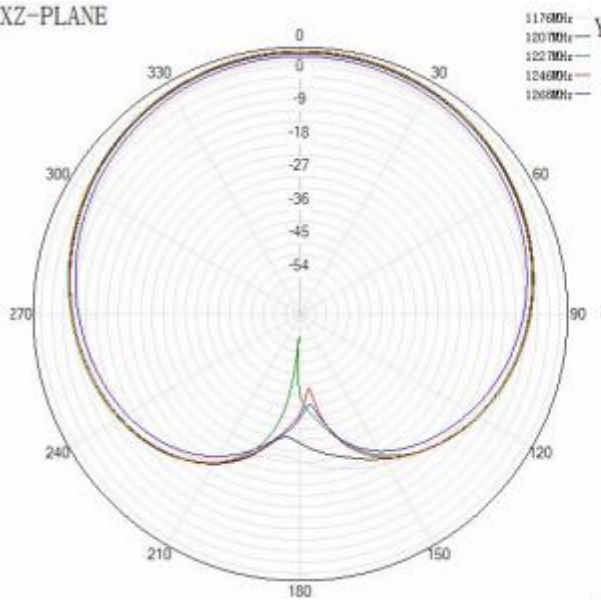

	Vibration	10 to 55Hz with 1.5mm amplitude 2hours
	Environmentally Friendly	ROHS Compliant

Radiation Pattern

GNSS Antenna

XY-PLANE

XZ-PLANE

YZ-PLANE

XY-PLANE

XZ-PLANE