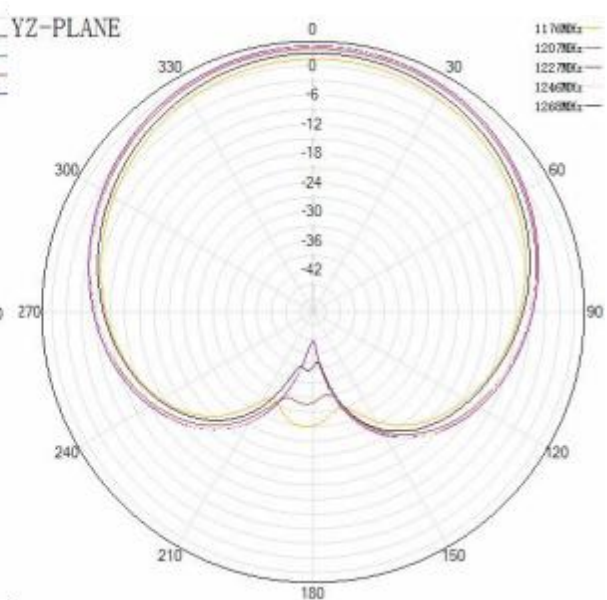

Add: Room 816-818, Block B,BLDG 18, University Science Park(East), Zhengzhou City,P.R.Henan,China. **Zip**

Code: 450051

Tel: 86-371-60911368 **Email:** info@global-antenna.com **Web:** <https://www.global-antenna.com>