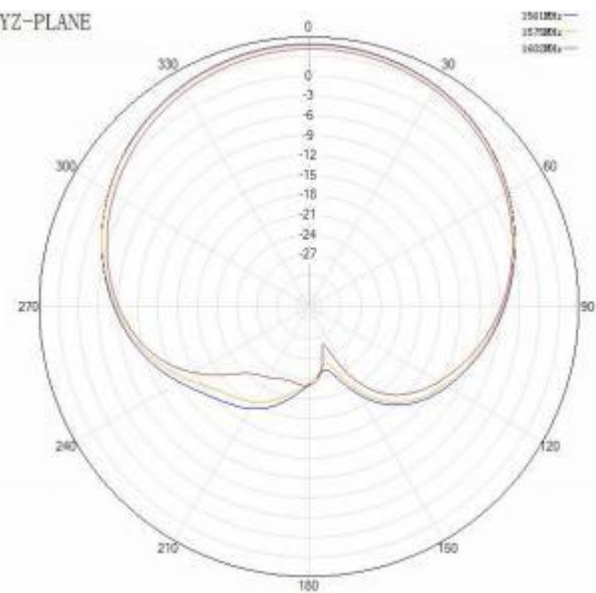

	Vibration	10 to 55Hz with 1.5mm amplitude 2hours
	Environmentally Friendly	ROHS Compliant

Radiation Pattern

GNSS Antenna

XY-PLANE

XZ-PLANE

YZ-PLANE

XY-PLANE

XZ-PLANE