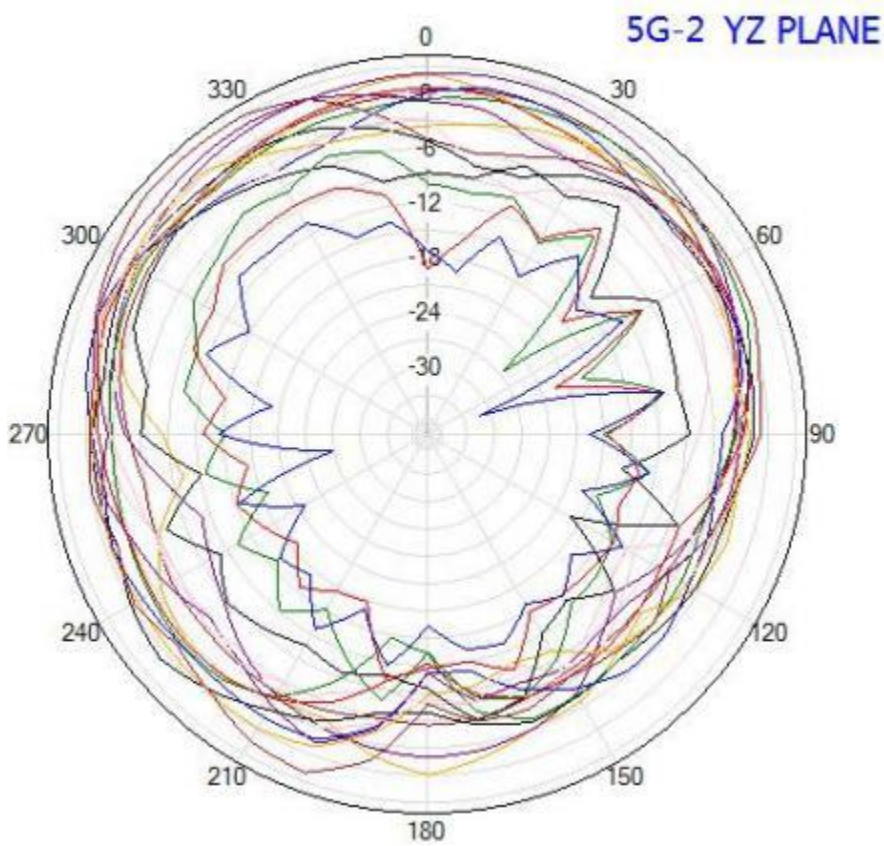

- 1710MHz —
- 1850MHz —
- 1990MHz —
- 2170MHz —
- 2300MHz —
- 2500MHz —
- 2690MHz —
- 3300MHz —
- 3800MHz —
- 4400MHz —
- 4800MHz —
- 5000MHz —
- 6960MHz —
- 824MHz —
- 868MHz —
- 960MHz —

Add: Room 816-818, Block B,BLDG 18, University Science Park(East), Zhengzhou City,P.R.Henan,China. **Zip**

Code: 450051

Tel: 86-371-60911368 **Email:** info@global-antenna.com **Web:** <https://www.global-antenna.com>