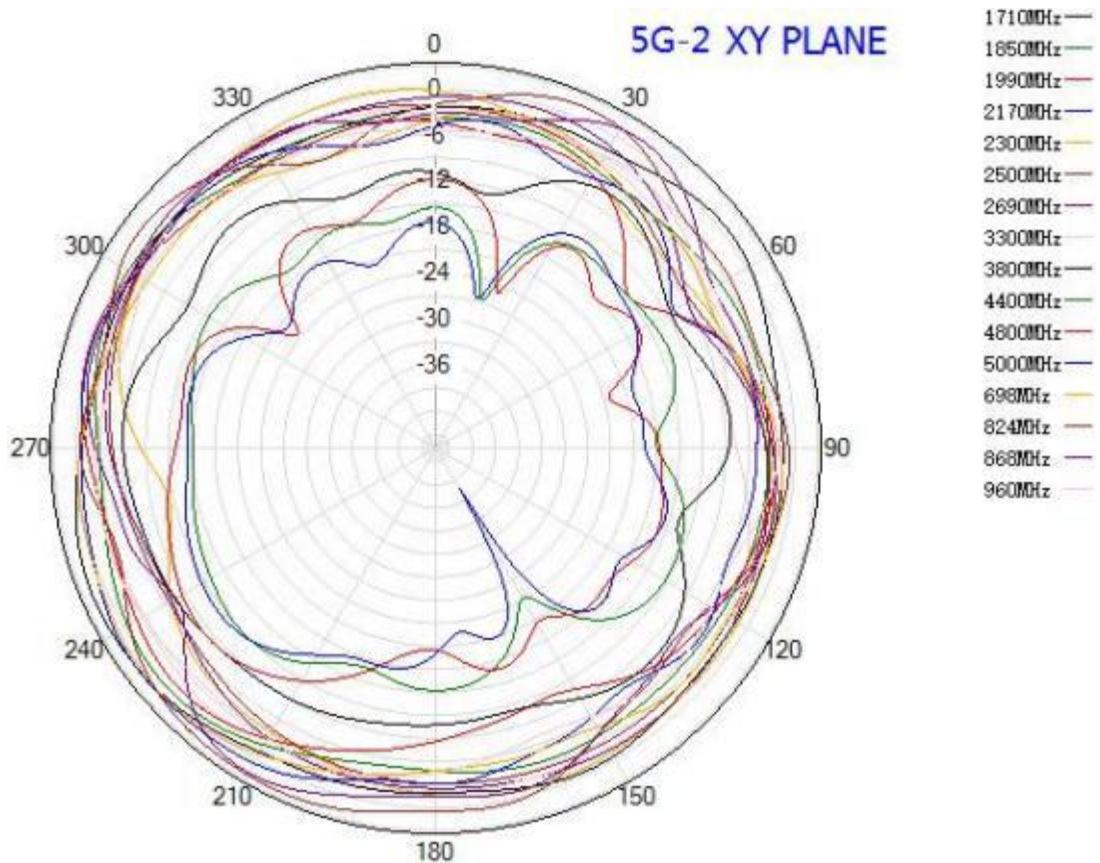

Add: Room 816-818, Block B,BLDG 18, University Science Park(East), Zhengzhou City,P.R.Henan,China. **Zip**

Code: 450051

Tel: 86-371-60911368 **Email:** info@global-antenna.com **Web:** <https://www.global-antenna.com>