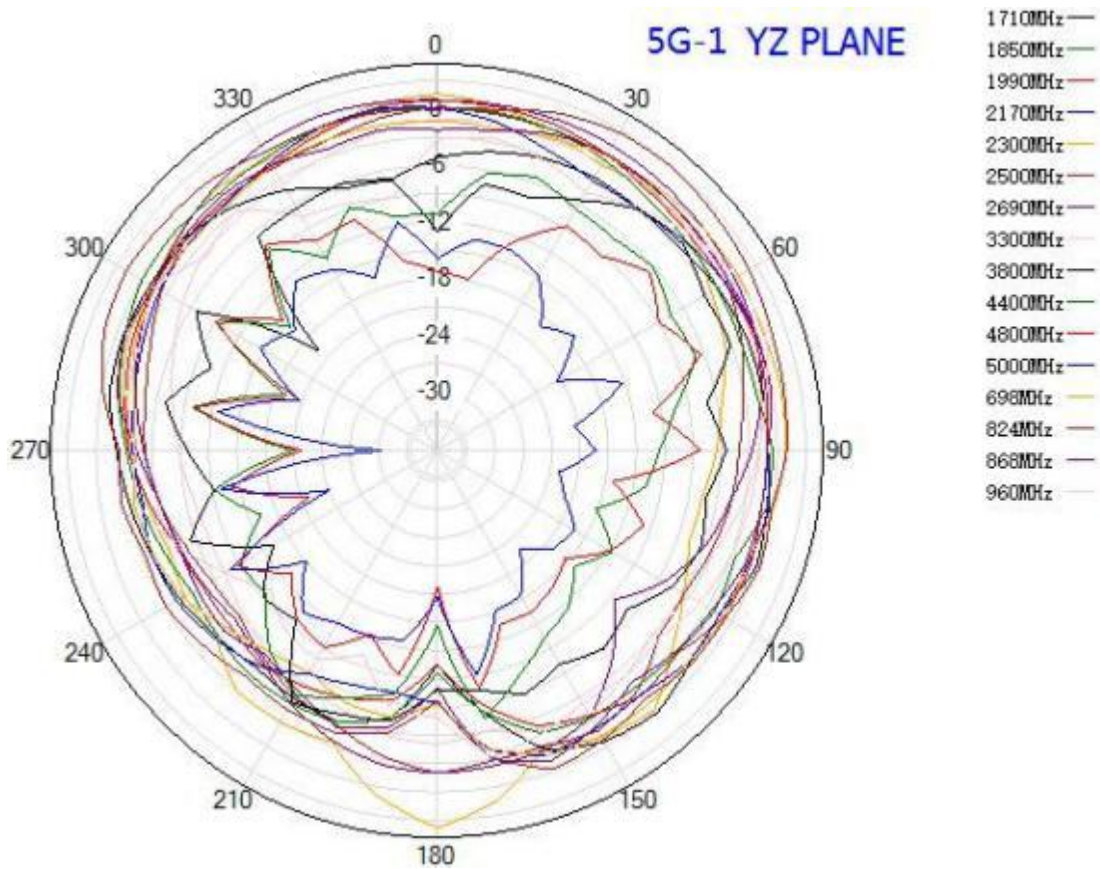

Add: Room 816-818, Block B,BLDG 18, University Science Park(East), Zhengzhou City,P.R.Henan,China. **Zip**

Code: 450051

Tel: 86-371-60911368 **Email:** info@global-antenna.com **Web:** <https://www.global-antenna.com>