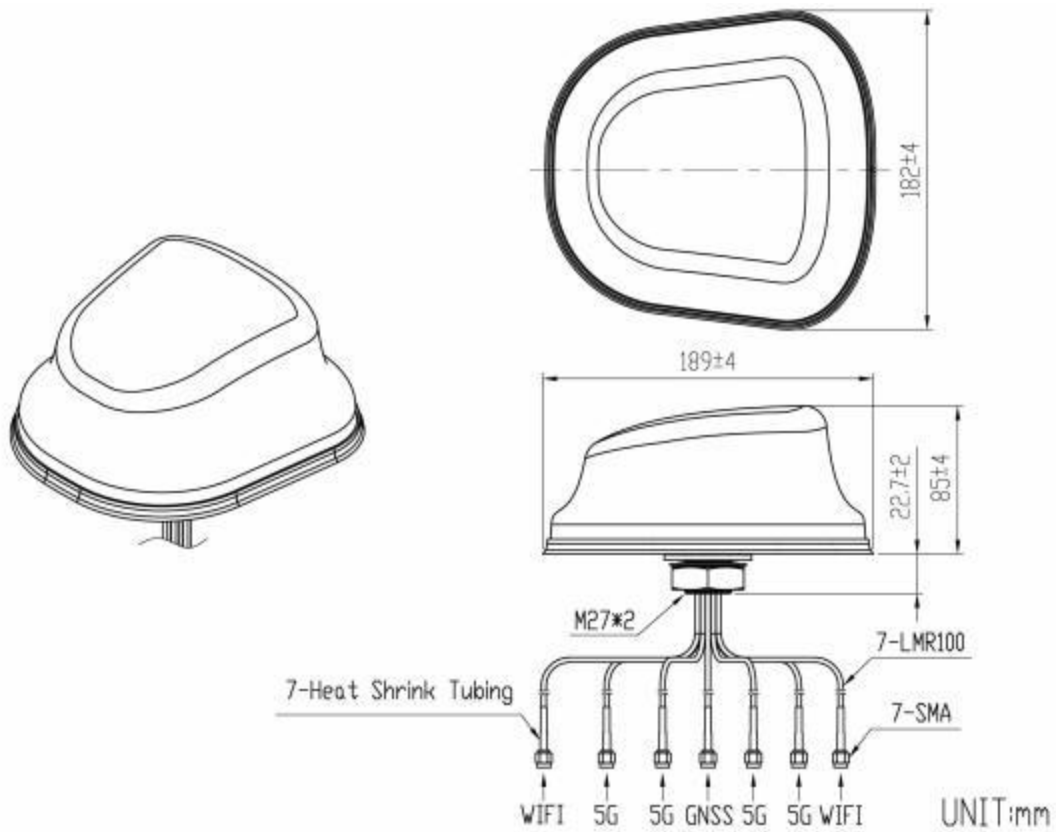

GNSS+NR MIMO×4+WIFI MIMO Antenna

GL605NR4WM

GLOBAL EAST ASIA(HongKong) TECHNOLOGY CO.,LTD

Item	Specifications	
GNSS Antenna	Frequency	GPS L1/L2/L5 GLONASS G1/G2/G3 COMPASS B1/B2/B3 Galileo E1/L1/E2/E5a/E5b/E6
	Polarization	RHCP
	LNA Gain	40±2dB
	Noise Figure	≤2.0dB
	Supply Voltage	3~12V DC
	Current Consumption	≤60mA
	V.S.W.R	<2.0
	Impedance	50Ω
5G NR Antenna MIMO*4	Frequency Range	698~960MHz/1710~2690MHz/2900~3800MHz
	V.S.W.R	<3.0
	Polarization	Linear
	Gain	4dBi (Typ.)
	Impedance	50Ω
WIFI Antenna MIMO*2	Frequency Range	2400~2483.5MHz/4900~5925MHz
	V.S.W.R	<2.5
	Polarization	Linear
	Gain	4dBi (Typ.)
	Impedance	50Ω
Mechanical	Cable	LMR100*7
	Connector	SMA or others
	Material	PC/ABS
	Mounting Method	Screw
Environmental	Operating Temperature	-40℃~+85℃
	Relative Humidity	Up to 95%
	Ingress Protection	IP67 (exclude cable outlet)